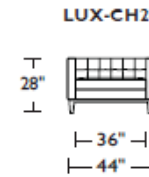

110" w x 32" d x 28" h
Arm Height 28" Seat Depth 24"

Standard Features:

- Advanced unidirectional suspension system
- Premium high-density, high-resiliency foam
- All hardwood frames
- Quick-ship delivery
- Lifetime warranty on frame & suspension
- Welt cord trim & buttons

Due to size of leather hides, your furniture will have seams on the front, back and sides. For more information please contact your sales representative.

*Note: arm height for this frame is measured at the highest point of the curved arm.