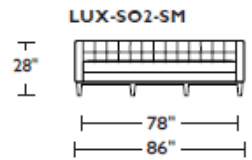

110" w x 32" d x 28" h
Arm Height 28" Seat Depth 24"

Standard Features:

- Advanced unidirectional suspension system
- Premium high-density, high-resiliency foam
- All hardwood frames
- Quick-ship delivery
- Lifetime warranty on frame & suspension
- Welt cord trim & buttons

Due to size of leather hides, your furniture will have seams on the front, back and sides. For more information please contact your sales representative.

*Note: arm height for this frame is measured at the highest point of the curved arm.