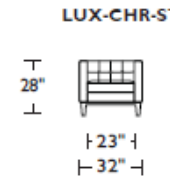

110" w x 32" d x 28" h
Arm Height 28" Seat Depth 24"

Standard Features:

- Advanced unidirectional suspension system
- Premium high-density, high-resiliency foam
- All hardwood frames
- Quick-ship delivery
- Lifetime warranty on frame & suspension
- Welt cord trim & buttons

Due to size of leather hides, your furniture will have seams on the front, back and sides. For more information please contact your sales representative.

*Note: arm height for this frame is measured at the highest point of the curved arm.