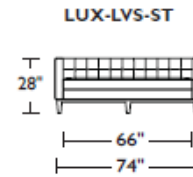

110" w x 32" d x 28" h
Arm Height 28" Seat Depth 24"

Standard Features:

- Advanced unidirectional suspension system
- Premium high-density, high-resiliency foam
- All hardwood frames
- Quick-ship delivery
- Lifetime warranty on frame & suspension
- Welt cord trim & buttons

Due to size of leather hides, your furniture will have seams on the front, back and sides. For more information please contact your sales representative.

*Note: arm height for this frame is measured at the highest point of the curved arm.