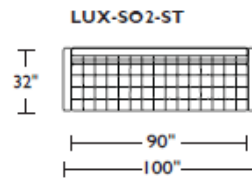

Due to size of leather hides, your furniture will have seams on the front, back and sides. For more information please contact your sales representative.

A. Front   B. Back   C. Sides

*Dotted line indicates where seams may be located.

Scale: 1/8 inch = 1 foot
All dimensions are approximate and subject to change.
Specify components from the sitting position.

V.10.20.08