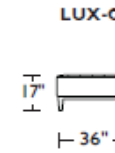

Due to size of leather hides, your furniture will have seams on the front, back and sides. For more information please contact your sales representative.

A. Front   B. Back   C. Sides

*Dotted line indicates where seams may be located.

Scale: 1/8 inch = 1 foot
All dimensions are approximate and subject to change.
Specify components from the sitting position.

V.10.20.08