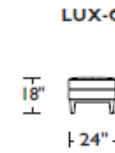

Due to size of leather hides, your furniture will have seams on the front, back and sides. For more information please contact your sales representative.

A. Front   B. Back   C. Sides

*Dotted line indicates where seams may be located.

Scale: 1/8 inch = 1 foot
All dimensions are approximate and subject to change.
Specify components from the sitting position.

V.10.20.08