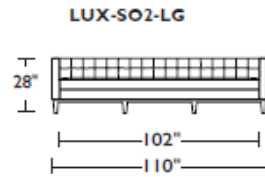

Due to size of leather hides, your furniture will have seams on the front, back and sides. For more information please contact your sales representative.

A. Front   B. Back   C. Sides

*Dotted line indicates where seams may be located.

Scale: 1/8 inch = 1 foot
All dimensions are approximate and subject to change.
Specify components from the sitting position.

V.10.20.08