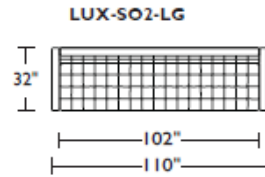

Due to size of leather hides, your furniture will have seams on the front, back and sides. For more information please contact your sales representative.

A. Front   B. Back   C. Sides

*Dotted line indicates where seams may be located.

Scale: 1/8 inch = 1 foot
All dimensions are approximate and subject to change.
Specify components from the sitting position.

V.10.20.08