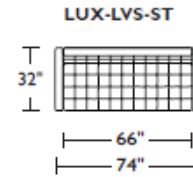

Due to size of leather hides, your furniture will have seams on the front, back and sides. For more information please contact your sales representative.

A. Front   B. Back   C. Sides

*Dotted line indicates where seams may be located.

Scale: 1/8 inch = 1 foot
All dimensions are approximate and subject to change.
Specify components from the sitting position.

V.10.20.08