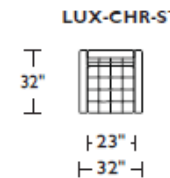

Due to size of leather hides, your furniture will have seams on the front, back and sides. For more information please contact your sales representative.

A. Front   B. Back   C. Sides

*Dotted line indicates where seams may be located.

Scale: 1/8 inch = 1 foot
All dimensions are approximate and subject to change.
Specify components from the sitting position.

V.10.20.08