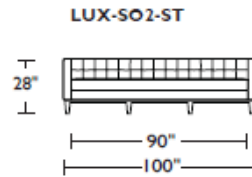

Due to size of leather hides, your furniture will have seams on the front, back and sides. For more information please contact your sales representative.

A. Front   B. Back   C. Sides

*Dotted line indicates where seams may be located.

Scale: 1/8 inch = 1 foot
All dimensions are approximate and subject to change.
Specify components from the sitting position.

V.10.20.08