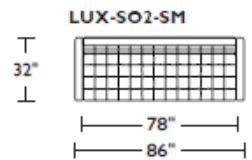

Due to size of leather hides, your furniture will have seams on the front, back and sides. For more information please contact your sales representative.

A. Front   B. Back   C. Sides

*Dotted line indicates where seams may be located.

Scale: 1/8 inch = 1 foot
All dimensions are approximate and subject to change.
Specify components from the sitting position.

V.10.20.08