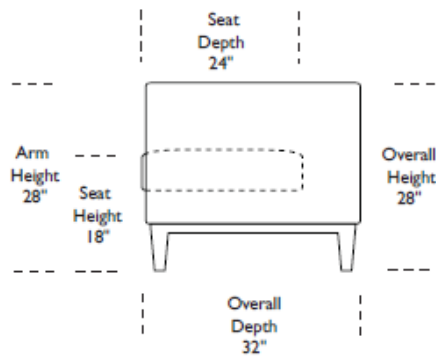

110" w x 32" d x 28" h
Arm Height 28" Seat Depth 24"

Standard Features:

- Advanced unidirectional suspension system
- Premium high-density, high-resiliency foam
- All hardwood frames
- Quick-ship delivery
- Lifetime warranty on frame & suspension
- Welt cord trim & buttons

Due to size of leather hides, your furniture will have seams on the front, back and sides. For more information please contact your sales representative.

*Note: arm height for this frame is measured at the highest point of the curved arm.

Scale: 1/8 inch = 1 foot
All dimensions are approximate and subject to change.
Specify components from the sitting position.

V.10.20.08